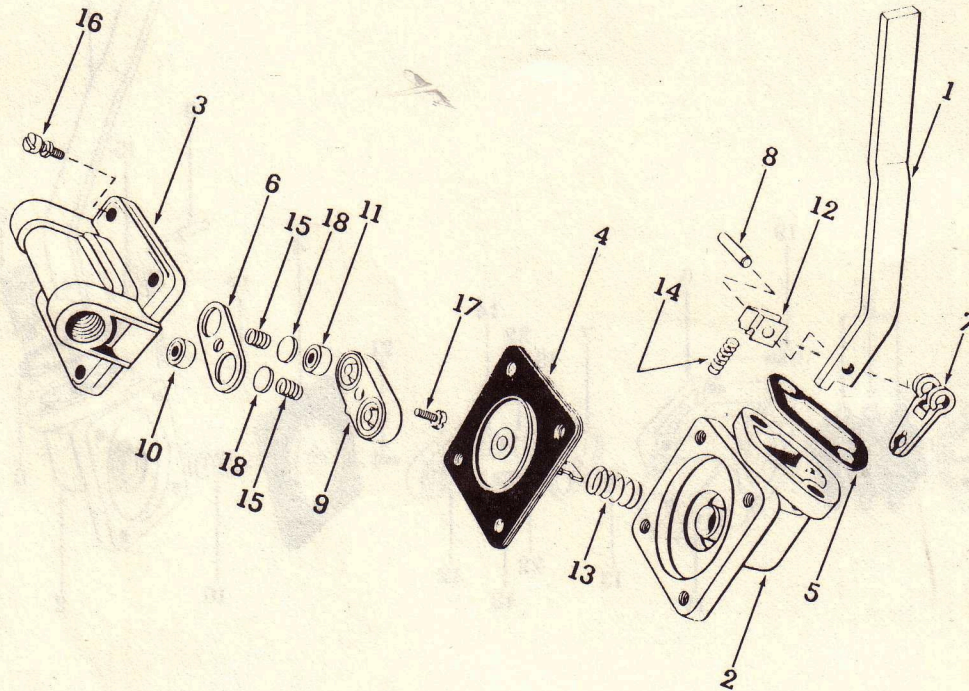

FUEL PUMP

Fuel Pump Ass'y No.	Fuel Pump Ass'y No.
220-23-500 (12080) 220-26-500	220-25 220-143-500

Ref. No.	Part Number	Description	220-23-500 (12080)	220-26-500	220-25	220-143-500
1	157-229	ARM - Rocker -----	1	1		
	157-8	ARM - Rocker -----			1	
	157-373	ARM - Rocker -----				1
2	26-342	BODY -----	1	1	1	1
3	45-166	COVER - Top -----	1	1	1	1
4	220-50-500	*DIAPHRAGM ASS'Y -----	1	1	1	1
5	94-6	*GASKET - Mounting -----	1	1	1	1
6	94-234	*GASKET - Valve -----	1	1	1	1
	220-157	KIT - Diaphragm Repair -----	1	1	1	1
7	159-70	LINKAGE -----	1	1	1	1
8	203-87	PIN - Rocker Arm -----	1	1	1	1
9	232-53	RETAINER - Valve -----	1	1	1	1
10	293-82	SEAT - Valve (Head) -----	1	1	1	1
11	293-81	SEAT - Valve (Retainer) -----	1	1	1	1
12	81-66	SPRING CLIP - Rocker Arm -----	1	1	1	1
13	263-152	*SPRING - Diaphragm -----	1	1	1	1
14	263-155	SPRING - Rocker Arm -----	1	1	1	1
15	263-153	*SPRING - Valve -----	2	2	2	2
16	258-452-500	SCREW & L'WASHER ASS'Y - Top Cover -----	4	4	4	4
17	258-451-500	SCREW & L'WASHER ASS'Y - Valve Retainer -----	1	1	1	1
18	293-80	*VALVE -----	2	2	2	2

*Indicates Parts Included in 220-157 Repair Kit.