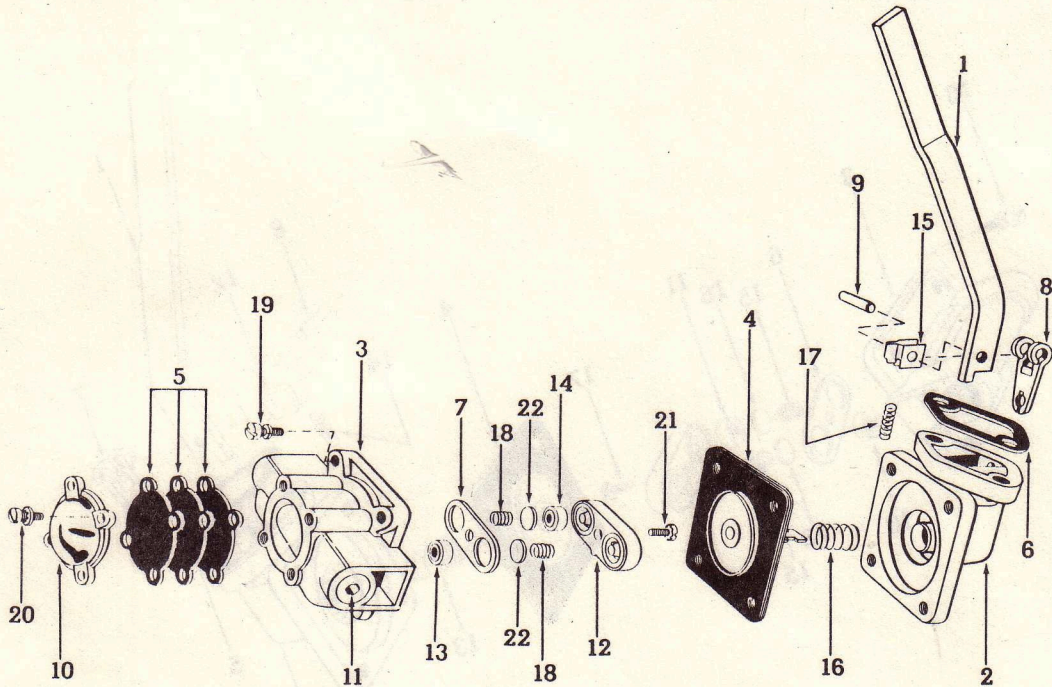

CLINTON ENGINES

SECTION III, DIV. O
 Issued February, 1959
 Revised August, 1965

FUEL PUMP

Fuel Pump Ass'y No.	Fuel Pump Ass'y No.	Fuel Pump Ass'y No.
220-24 (16419)	220-27 (90714)	220-148-500

Ref. No.	Part Number	Description	220-24 (16419)	220-27 (90714)	220-148-500
1	157-228	ARM - Rocker -----	1	1	1
2	26-342	BODY -----	1	1	1
3	45-165	COVER - Top -----	1	1	1
4	220-50-500	*DIAPHRAGM ASS'Y -----	1	1	1
5	220-51	DIAPHRAGM - Pulsator (3 pcs.) -----	1	1	1
6	94-6	*GASKET - Mounting -----	1	1	1
7	94-234	*GASKET - Valve -----	1	1	1
	220-150	KIT - Diaphragm Repair -----	1	1	1
8	159-70	LINKAGE -----	1	1	1
9	203-87	PIN - Rocker Arm -----	1	1	1
10	215-297	PLATE - Cover -----	1	1	1
11	216-49	PLUG - Pipe -----	2	2	2
12	232-53	RETAINER - Valve -----	1	1	1
13	293-82	SEAT - Valve (Head) -----	1	1	1
14	293-81	SEAT - Valve (Retainer) -----	1	1	1
15	81-66	SPRING CLIP - Rocker Arm -----	1	1	1
16	263-154	*SPRING - Diaphragm -----	1	1	1
17	263-155	SPRING - Rocker Arm -----	1	1	1
18	263-153	*SPRING - Valve -----	2	2	2
19	258-453-500	SCREW & L'WASHER ASS'Y - Cover Plate -----	4	4	4
20	258-452-500	SCREW & L'WASHER ASS'Y - Top Cover -----	4	4	4
21	258-451-500	SCREW & L'WASHER ASS'Y - Valve Retainer -----	1	1	1
22	293-80	*VALVE -----	2	2	2